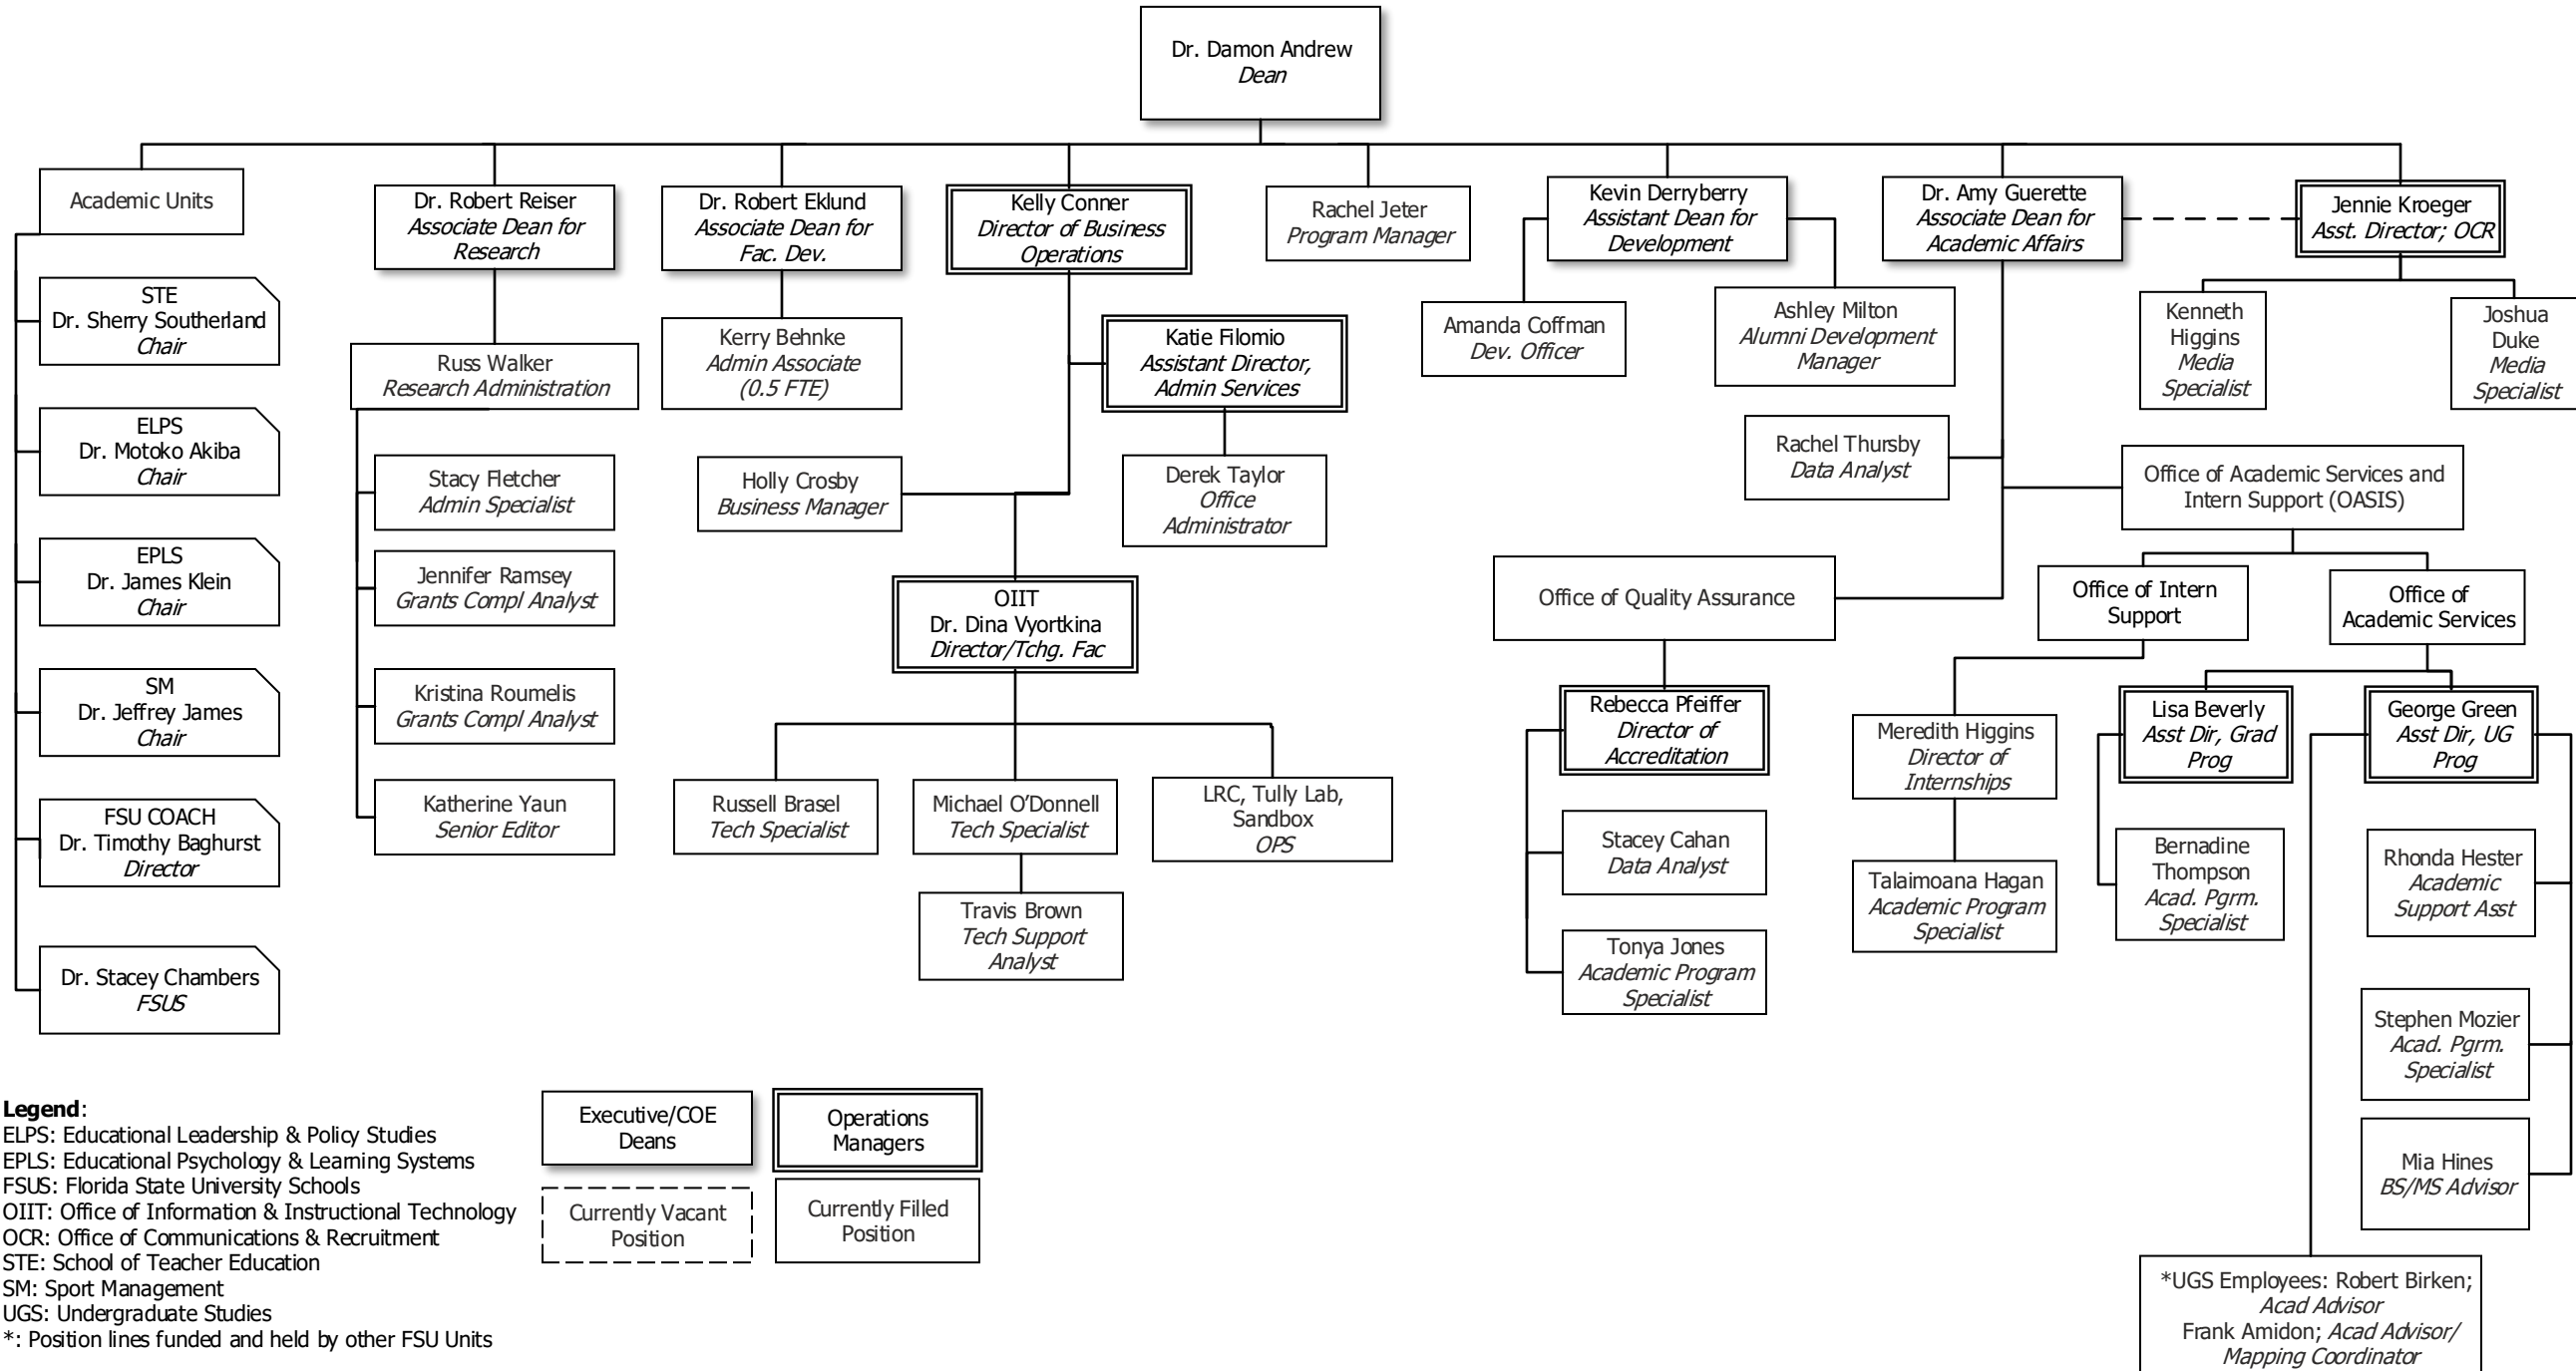

# College of Education – Organizational Chart Overview

**Legend:**  
 ELPS: Educational Leadership & Policy Studies  
 EPLS: Educational Psychology & Learning Systems  
 FSUS: Florida State University Schools  
 OIIT: Office of Information & Instructional Technology  
 OCR: Office of Communications & Recruitment  
 STE: School of Teacher Education  
 SM: Sport Management  
 UGS: Undergraduate Studies  
 \*: Position lines funded and held by other FSU Units

# College of Education – Organizational Chart Overview

Legend:  
 ELPS: Educational Leadership & Policy Studies  
 EPLS: Educational Psychology & Learning Systems  
 FSUS: Florida State University Schools  
 OCR: Office of Communications & Recruitment  
 STE: School of Teacher Education  
 SM: Sport Management