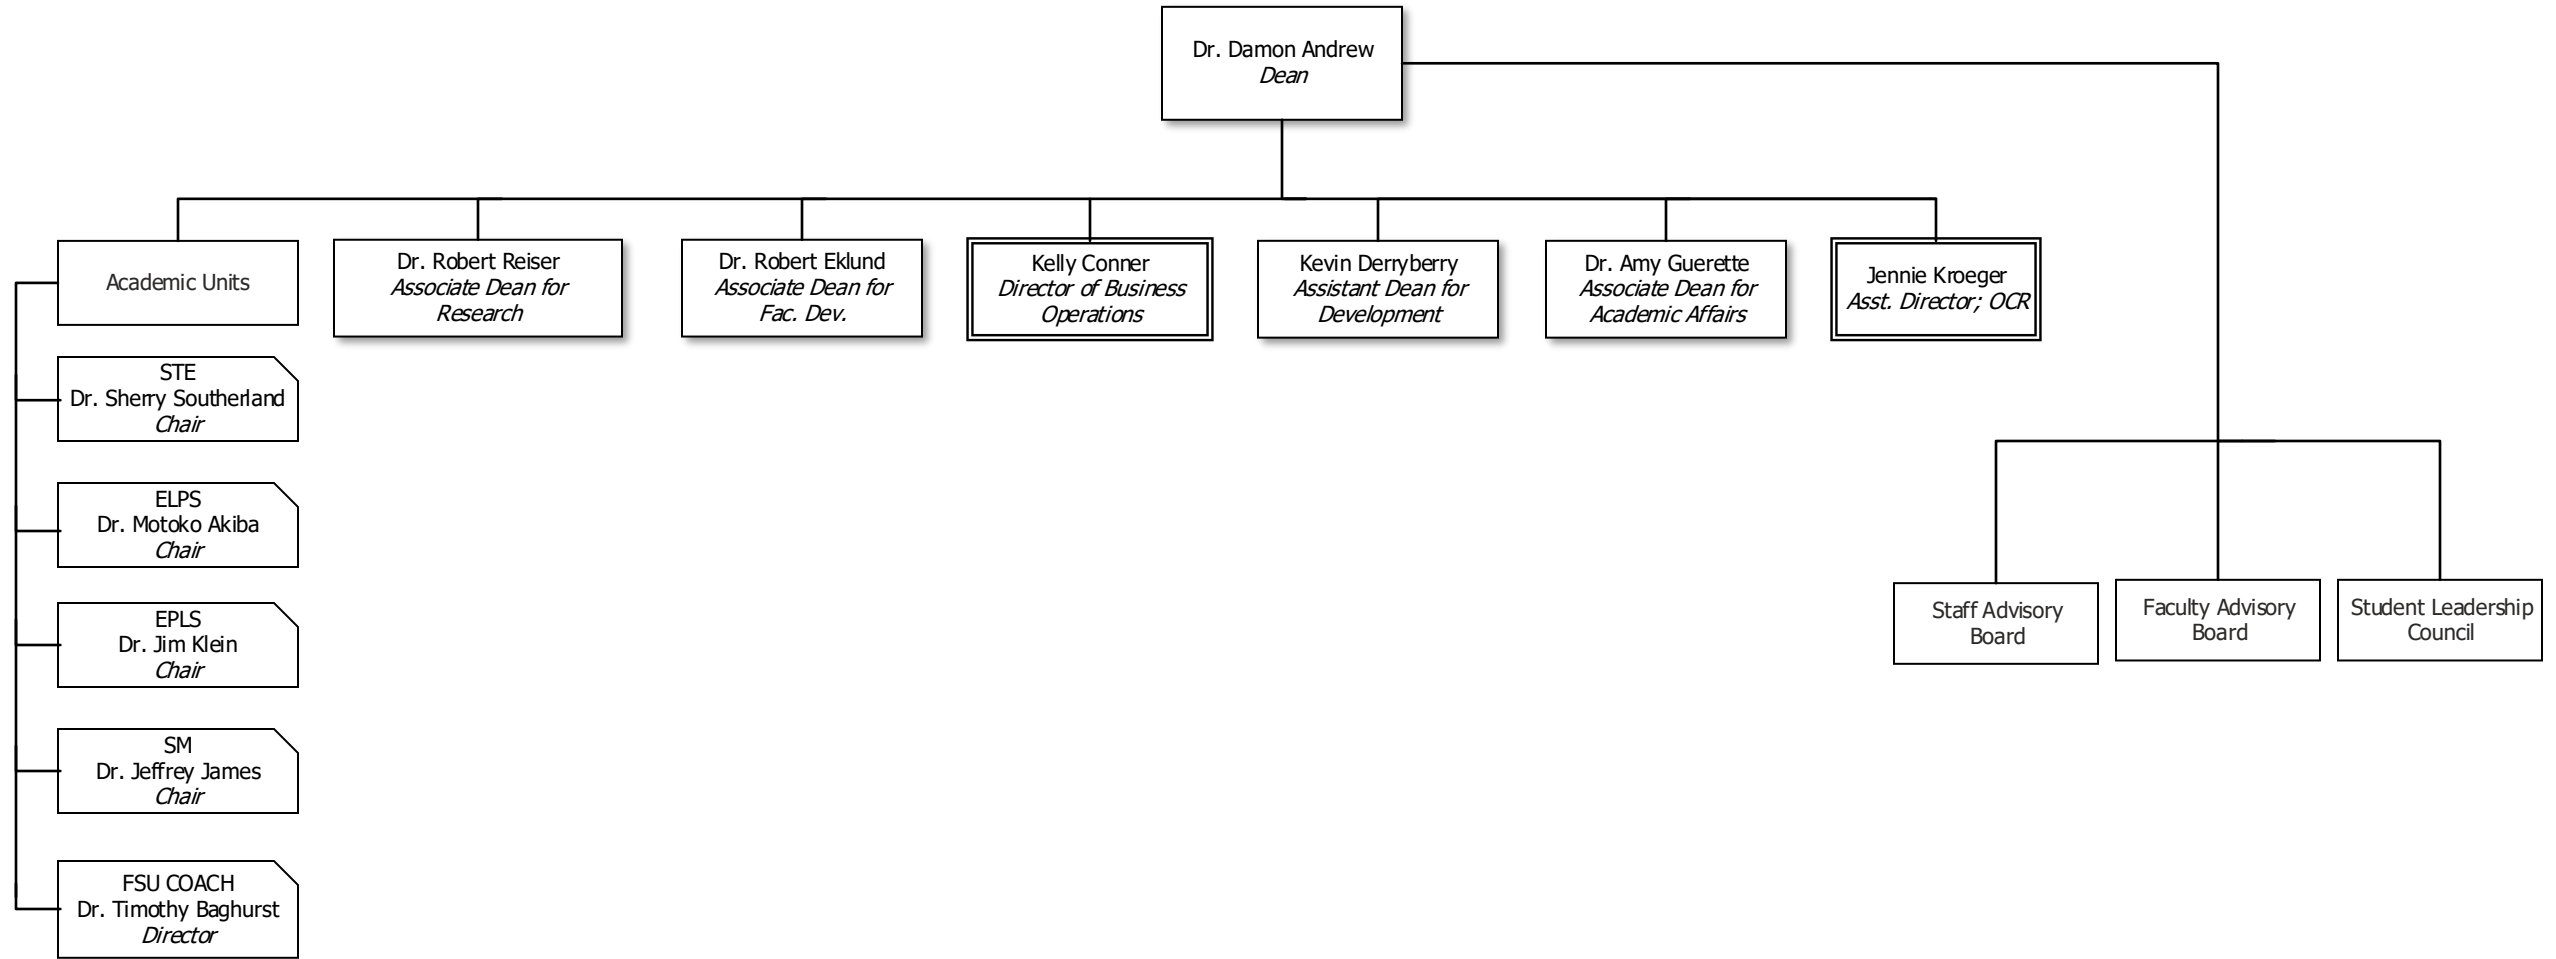

# College of Education – Organizational Chart Overview

**Legend:**  
 ELPS: Educational Leadership & Policy Studies  
 EPLS: Educational Psychology & Learning Systems  
 FSUS: Florida State University Schools  
 OIIT: Office of Information & Instructional Technology  
 OCR: Office of Communications & Recruitment  
 STE: School of Teacher Education  
 SM: Sport Management  
 UGS: Undergraduate Studies  
 \*: Position lines funded and held by other FSU Units

# College of Education – Organizational Chart Overview

Legend:  
 ELPS: Educational Leadership & Policy Studies  
 EPLS: Educational Psychology & Learning Systems  
 FSUS: Florida State University Schools  
 OCR: Office of Communications & Recruitment  
 STE: School of Teacher Education  
 SM: Sport Management